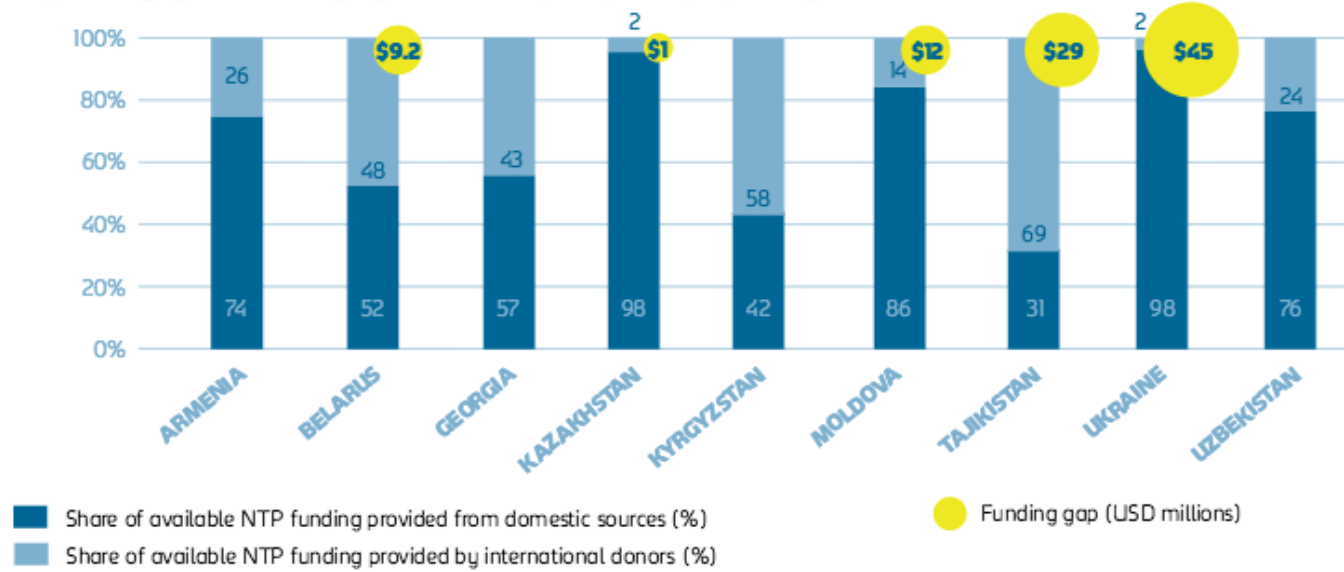

## INTERNATIONAL VS. DOMESTIC FINANCING OF NATIONAL TB PROGRAMMES & THE FUNDING GAPS

Projected domestic financing for eligible Gavi vaccines, ART and HIV/AIDS inputs