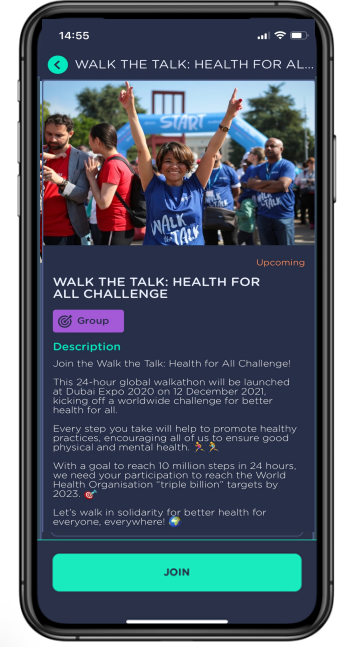

How to join the challenge.

1. Download **STEPPI** from the App, Play or Huawei app stores.

2. Existing user: Log in to your account.

3. New user: Create an account.

4. Pair wearable device or smartphone.

5. Click on the **CHALLENGES** tab at the bottom of the home screen.

6. Click on the **GROUP** challenge tab and select the **Walk the Talk Challenge**

7. Click on the **JOIN** button.